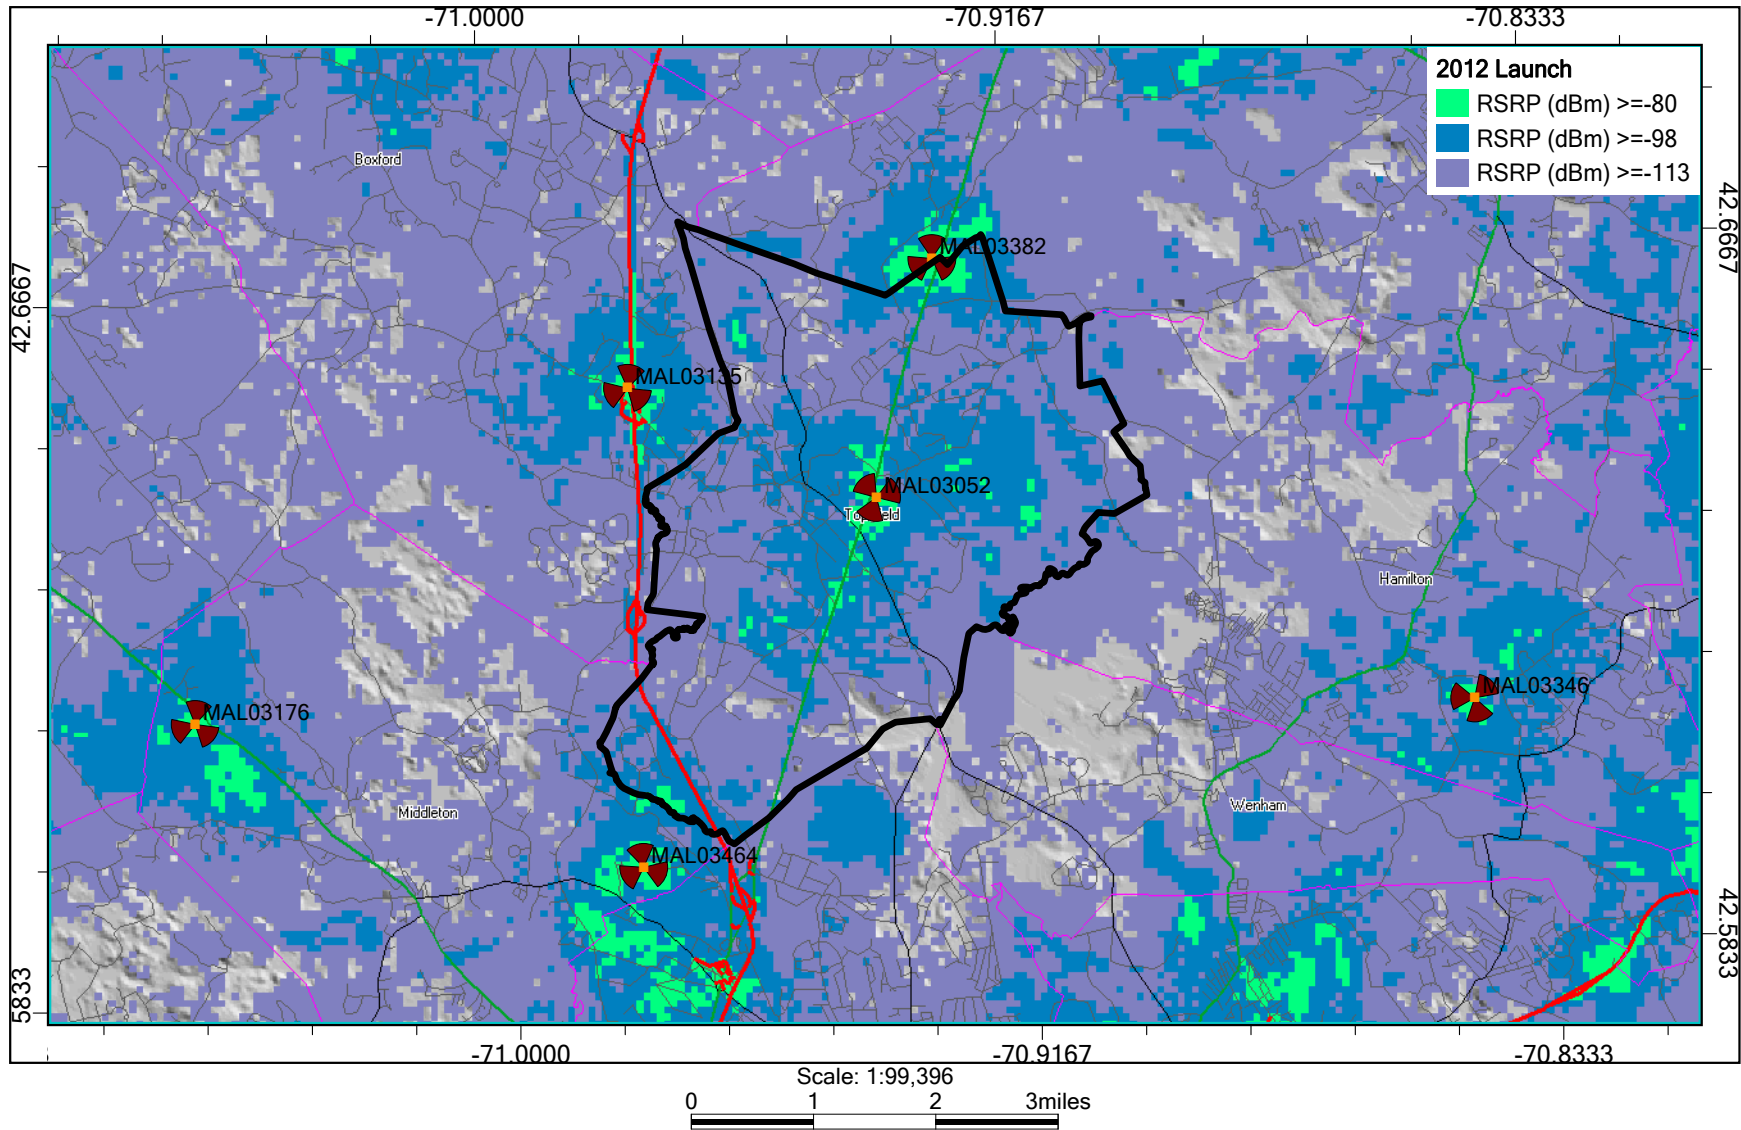

Proposed AT&T LTE Coverage in Topsfield, MA

All thresholds reflect In-building Coverage.
The Green areas represent areas where in theory higher data rates should be achieved
The purple areas are where the minimum signal strength required for LTE 4G service as been achieved.